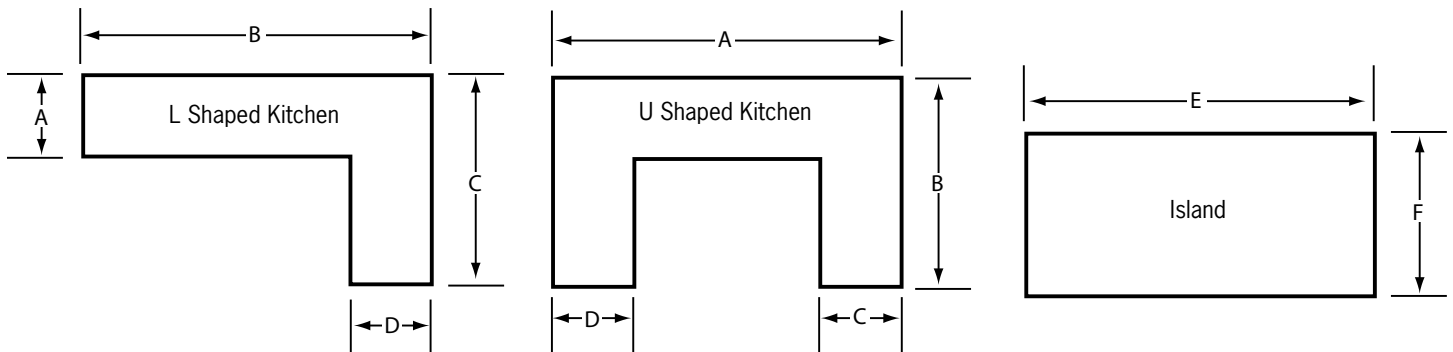

Standard depth of kitchen cabinets is 24 inches. Standard overhang for countertops is 1 ½". Standard countertop depth is 25 ½"

All Elite granite countertops come with your choice of one of these two free edge finishes. We also have others available at competitive rates.

Eased and Polished

Bevel

Please remember when you draw your countertops on the grid to include all dimensions in inches and to mark the center of your sink, range, dishwasher and refrigerator.

A \_\_\_\_\_ B \_\_\_\_\_ C \_\_\_\_\_ D \_\_\_\_\_ E \_\_\_\_\_ F \_\_\_\_\_